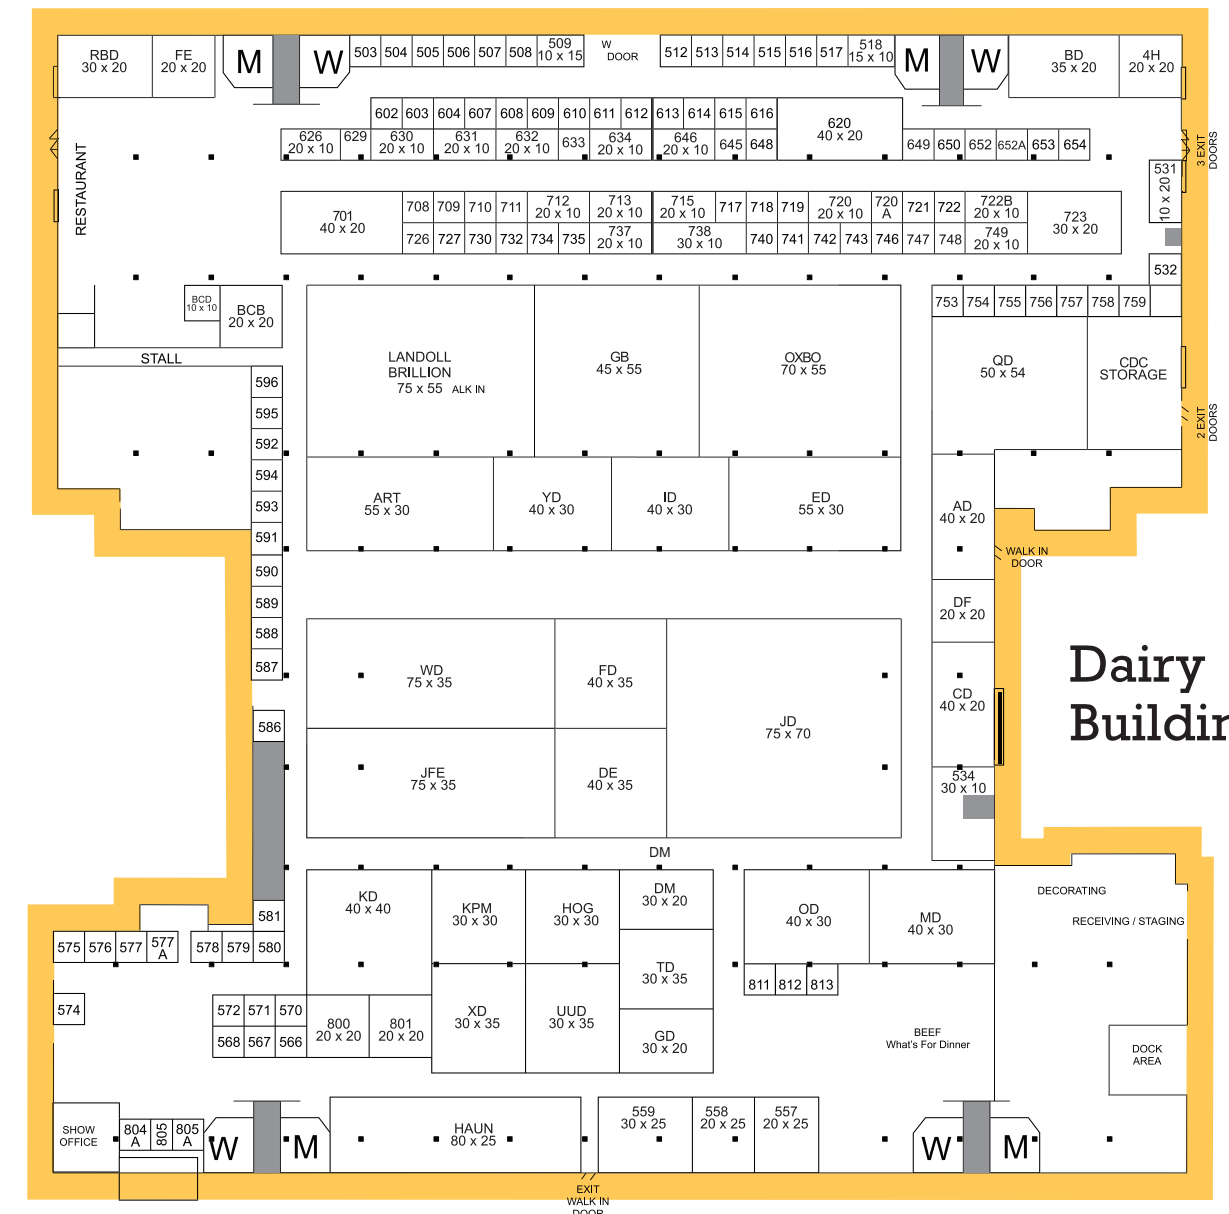

Horticulture Building

Expo Building

NEW YORK FARM SHOW 2024

Art & Home Center

EXHIBIT LOCATOR
Exhibits are identified first by building code, followed by booth number.

AH	Art & Home Center
CP	Center of Progress
D	Dairy Building
E	Expo Building
HT	Horticulture Building
S	Science Building
W	Witter Ag Museum

Center of Progress Building

Science Building

Dairy Building