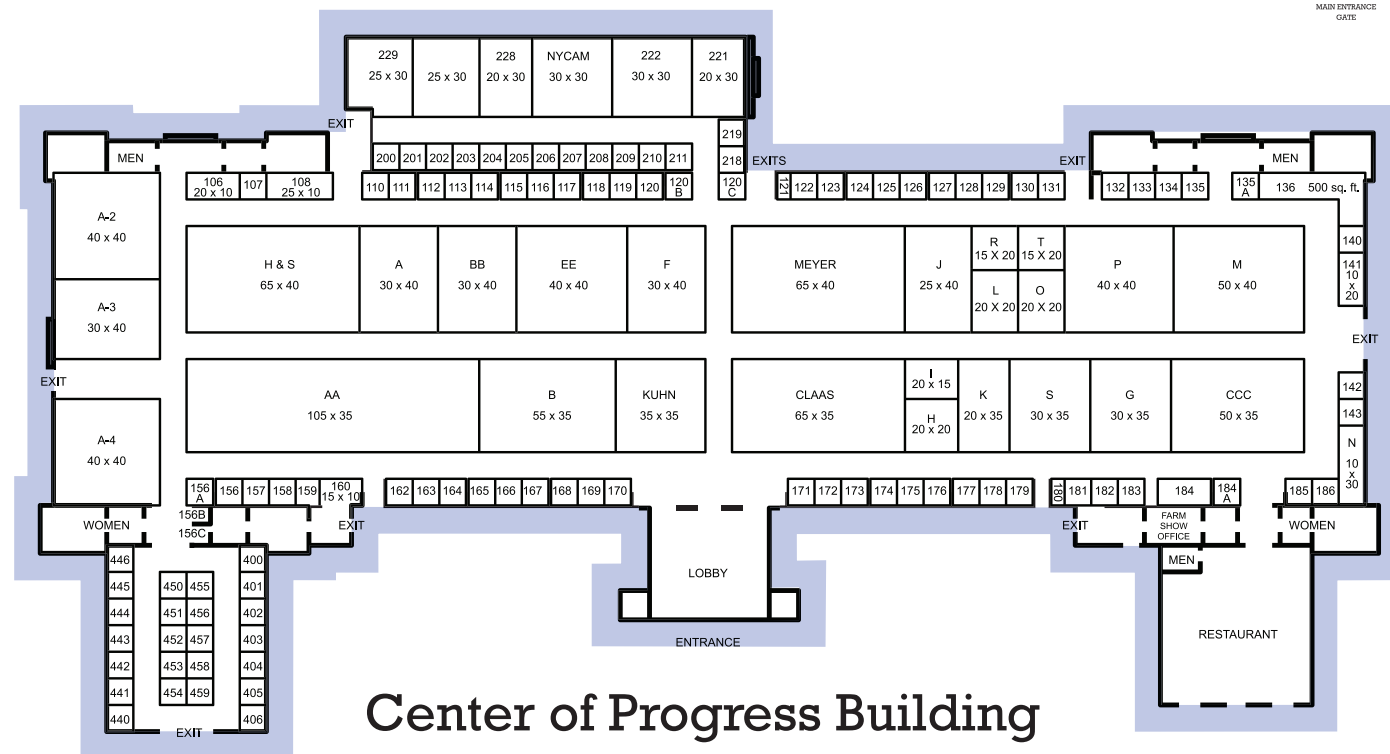

Horticulture Building

Expo Building

NEW YORK FARM SHOW 2024

Art & Home Center

EXHIBIT LOCATOR
Exhibits are identified first by building code, followed by booth number.

AH	Art & Home Center
CP	Center of Progress
D	Dairy Building
E	Expo Building
HT	Horticulture Building
S	Science Building
W	Witter Ag Museum

Center of Progress Building

Science Building

Dairy Building