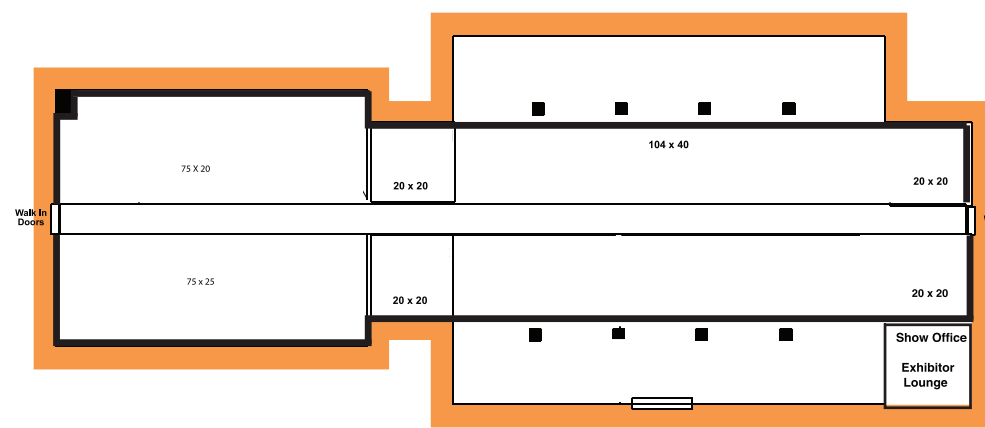

Science Building