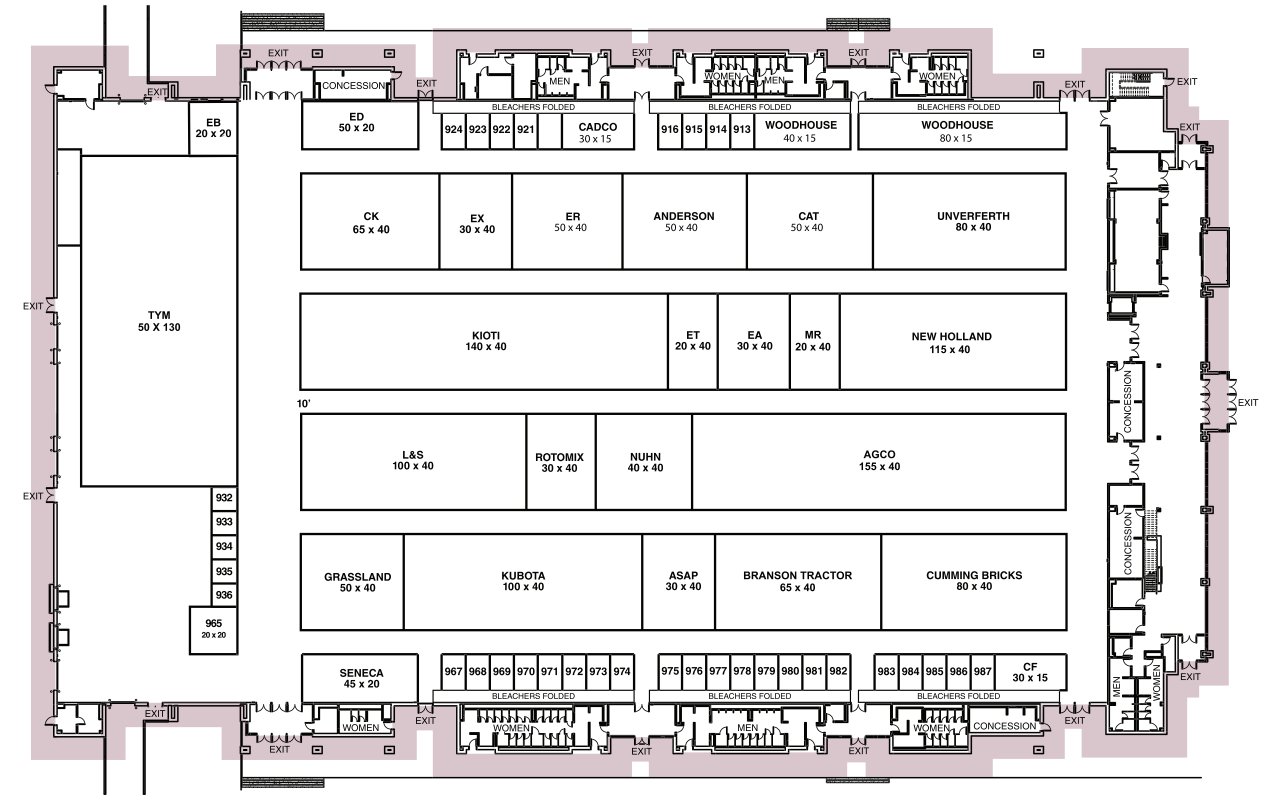

Horticulture Building

Expo Building

NEW YORK FARM SHOW 2024

Art & Home Center

EXHIBIT LOCATOR
Exhibits are identified first by building code, followed by booth number.

AH	Art & Home Center
CP	Center of Progress
D	Dairy Building
E	Expo Building
HT	Horticulture Building
S	Science Building
W	Witter Ag Museum

Center of Progress Building

Science Building

Dairy Building