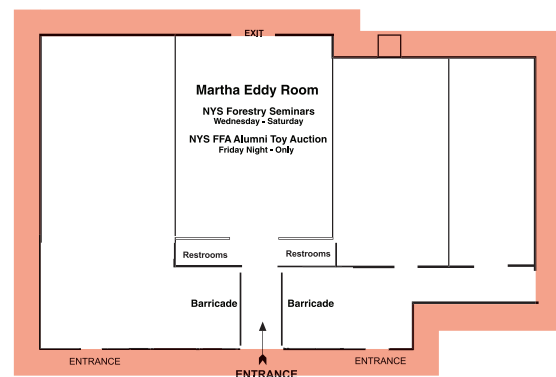

Horticulture Building

Expo Building

NEW YORK FARM SHOW 2024

Art & Home Center

EXHIBIT LOCATOR
Exhibits are identified first by building code, followed by booth number.

AH	Art & Home Center
CP	Center of Progress
D	Dairy Building
E	Expo Building
HT	Horticulture Building
S	Science Building
W	Witter Ag Museum