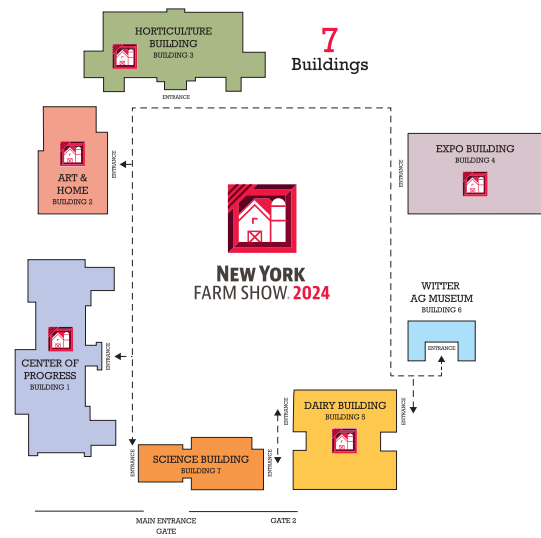

Horticulture Building

Expo Building

NEW YORK FARM SHOW 2024

Art & Home Center

EXHIBIT LOCATOR
Exhibits are identified first by building code, followed by booth number.

AH	Art & Home Center
CP	Center of Progress
D	Dairy Building
E	Expo Building
HT	Horticulture Building
S	Science Building
W	Witter Ag Museum

Center of Progress Building

Science Building

Dairy Building