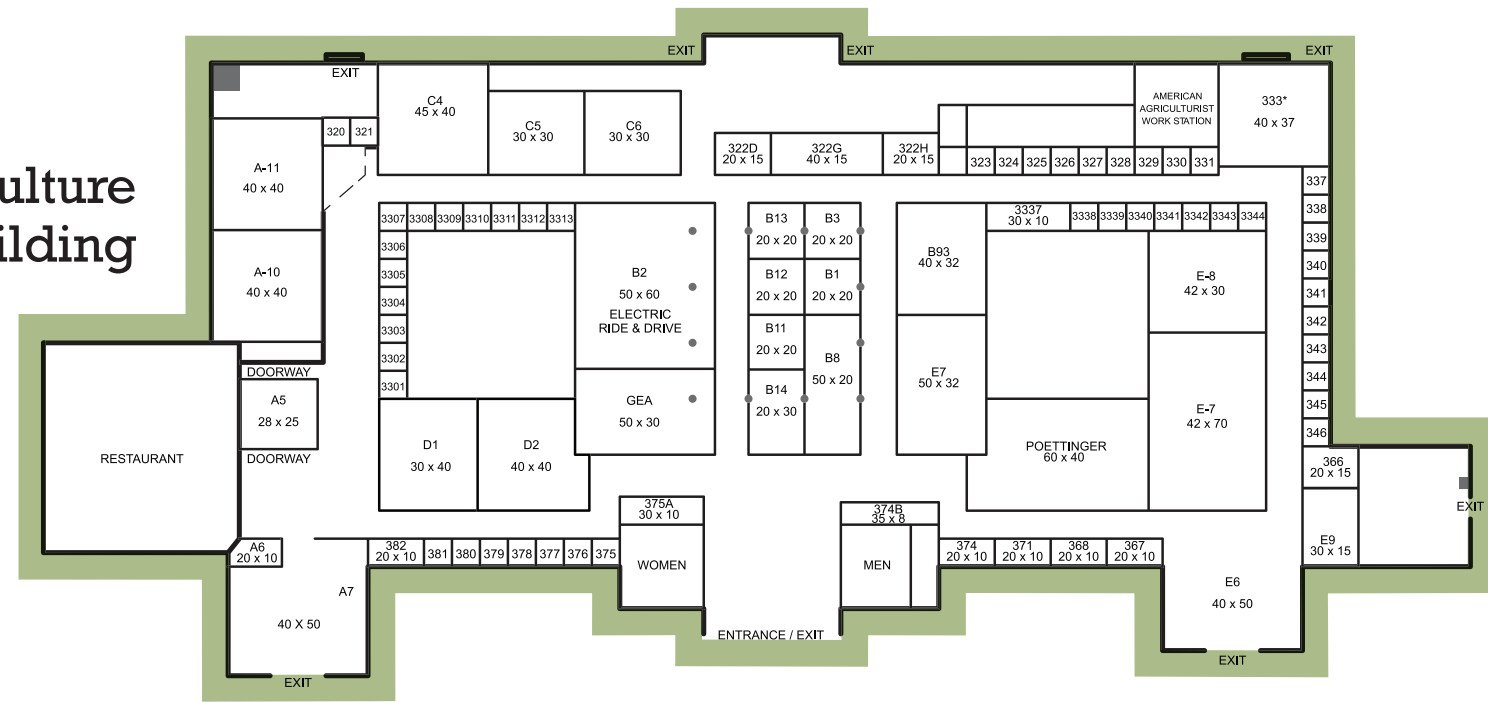

Horticulture Building

Expo Building

NEW YORK FARM SHOW 2024

Art & Home Center

EXHIBIT LOCATOR
Exhibits are identified first by building code, followed by booth number.

AH	Art & Home Center
CP	Center of Progress
D	Dairy Building
E	Expo Building
HT	Horticulture Building
S	Science Building
W	Witter Ag Museum

Center of Progress Building

Science Building

Dairy Building